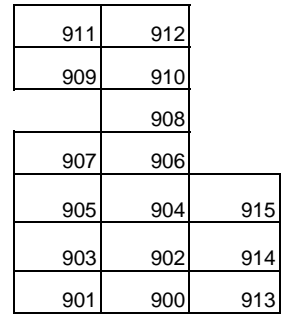

Tennis Courts

Bus Turnaround

Little Theater

Girls' Gym 809

Boy's Gym 807

Student Parking Lot

Faculty Parking Lot

Visitor Parking in the corner, last 3 parking spots