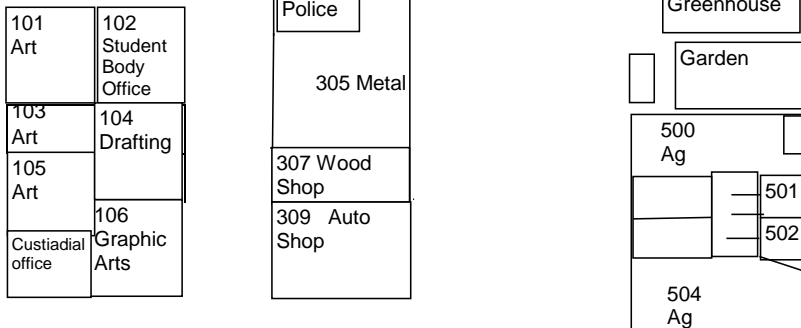

Tennis Courts

Bus Turnaround

Little Theater

Girls' Gym 809

Boy's Gym 807

Student Parking Lot

Faculty Parking Lot

Visitor Parking in the corner, last 3 parking spots

Rumble Road

Visitor parking

Tully Road