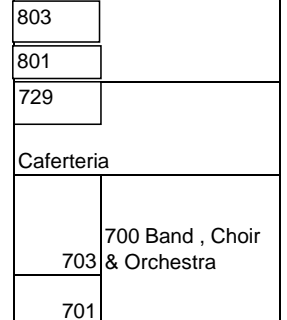

Tennis Courts

Bus Turnaround

Little Theater

Girls' Gym 809

Boy's Gym 807

Student Parking Lot

Faculty Parking Lot

Visitor Parking in the corner, last 3 parking spots