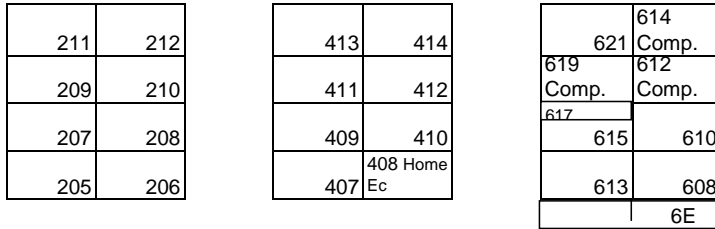

Tennis Courts

Bus Turnaround

Little Theater

Girls' Gym 809

Boy's Gym 807

Student Parking Lot

Faculty Parking Lot

Visitor Parking in the corner, last 3 parking spots