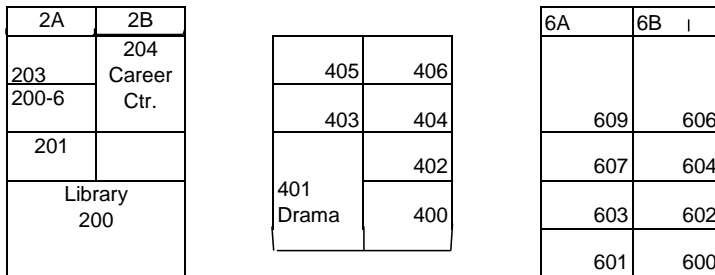

Tennis Courts

Bus Turnaround

Little Theater

Girls' Gym 809

Boy's Gym 807

Student Parking Lot

Faculty Parking Lot

Visitor Parking in the corner, last 3 parking spots