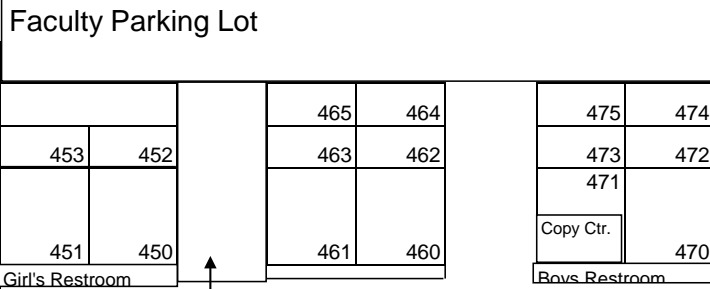

Tennis Courts

Bus Turnaround

Little Theater

Girls' Gym 809

Boy's Gym 807

Student Parking Lot

Faculty Parking Lot

Visitor Parking in the corner, last 3 parking spots

Rumble Road

Visitor parking

Tully Road